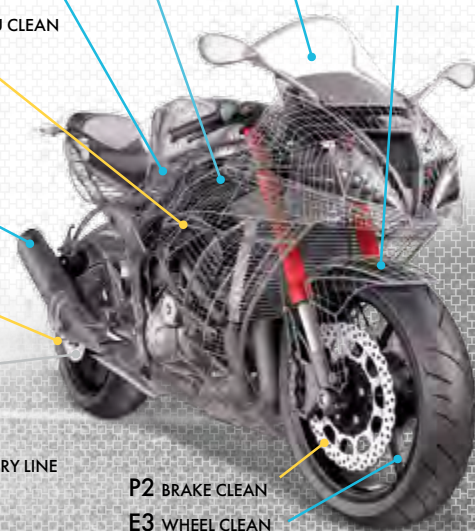

Motul по праву считается экспертом в области смазочных материалов для мотоциклов.

Благодаря своему опыту использования передовых технологий и высокому качеству продукции, Motul является брендом, который пользуется доверием у любителей мотоциклов.

Уход за мотоциклом поможет защитить его и продлить срок службы.

Каждая деталь мотоцикла требует особой заботы.

Чтобы удовлетворить потребности мотоциклистов, была разработана линейка продукции Motul MC CARE для всестороннего ухода за мотоциклом, мотоциклистом и его экипировкой.

- средства для ухода за механическими частями мотоцикла
- средства для ухода за цепью
- средства для ухода за воздушным фильтром
- средства для ухода за наружной поверхностью
- средства для мотоциклиста и ухода за экипировкой

- A1 AIR FILTER CLEAN
- A2 AIR FILTER OIL SPRAY
- A3 AIR FILTER OIL

E4 PERFECT SEAT

- C1 CHAIN CLEAN
- C3 CHAIN LUBE OFF ROAD

E2 MOTO WASH

P4 E.Z. LUBE

E8 SCRATCH REMOVER

- E5 SHINE & GO
- E11 MATTE SURFACE CLEAN

E7 INSECT REMOVER

E1 WASH & WAX

P1 CARBU CLEAN

E6 CHROME & ALU POLISH

P3 TYRE REPAIR

- C1 CHAIN CLEAN
- C2 CHAIN LUBE ROAD
- C4 CHAIN LUBE FACTORY LINE
- C5 CHAIN PASTE

P2 BRAKE CLEAN

E3 WHEEL CLEAN